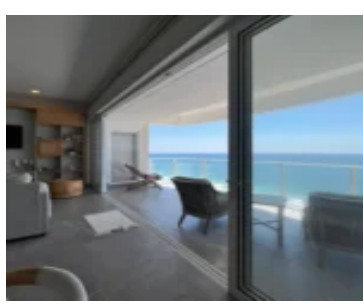

803 MARBELLA TOWER, PALACIO DEL MAR, PLAYAS DE ROSARITO, BAJA 22746

<https://www.bajaopenhouse.com>

803 Marbella Tower, Palacio del Mar, Playas de Rosarito, Baja 22746

\$2,400

Luxury Oceanfront Condo 803 – Marbella Tower, Palacio del Mar, Rosarito Experience the unparalleled elegance of Palacio del Mar’s newest Tower in this stunning 2,030 sq. ft. condo on the 8th floor, where contemporary design meets breathtaking ocean views. Be captivated by the panoramic vistas framed by the large floor-to-ceiling windows that invite natural light [...]

- 2 beds
- 2 baths
- Condo
- For rent
- 2030 sq ft

Beba Cabello - Rosarito Real Estate Broker | Baja Open House

Baja Open House
beba@bajaopenhouse.net

Basics

Date added: Added 10 months ago

Type: Condo

Bathrooms: 2 baths

Area, sq ft: 2030 sq ft

Google Maps Link: Array

Category: For rent

Bedrooms: 2 beds

Floor level: 8

Google Map: Array

Amenities & Features

Amenities: 24-hour security, BBQ Area, Beach Access, Club house, Covered parking, Gym, Jacuzzi, Oceanfront pool, Swimming pool, Tennis Court, Trees / Shrubs

Features: Balcony, Ceiling Fan, Central Elevator, Dishwasher, Dryer, Fully Equipped, Furnished, Heating, High speed internet available, Laundry Room, Microwave, Ocean view, Refrigerator, Stove, Walking closets, Washer