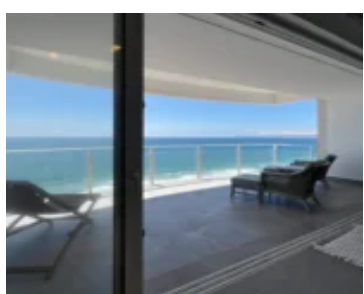

803 MARBELLA TOWER, PALACIO DEL MAR, PLAYAS DE ROSARITO, BAJA 22746

<https://www.bajaopenhouse.com>

803 Marbella Tower, Palacio del Mar, Playas de Rosarito, Baja 22746

\$2,400

Luxury Oceanfront Condo 803 – Marbella Tower, Palacio del Mar, Rosarito Experience the unparalleled elegance of Palacio del Mar’s newest Tower in this stunning 2,030 sq. ft. condo on the 8th floor, where contemporary design meets breathtaking ocean views. Be captivated by the panoramic vistas framed by the large floor-to-ceiling windows that invite natural light [...]

- 2 beds
- 2 baths
- Condo
- For rent
- 2030 sq ft

Beba Cabello - Rosarito Real Estate Broker | Baja Open House

Baja Open House
beba@bajaopenhouse.net

Basics

Date added: Added 10 months ago

Type: Condo

Bathrooms: 2 baths

Area, sq ft: 2030 sq ft

Google Maps Link: Array

Category: For rent

Bedrooms: 2 beds

Floor level: 8

Google Map: Array

Amenities & Features

Amenities: 24-hour security, BBQ Area, Beach Access, Club house, Covered parking, Gym, Jacuzzi, Oceanfront pool, Swimming pool, Tennis Court, Trees / Shrubs

Features: Balcony, Ceiling Fan, Central Elevator, Dishwasher, Dryer, Fully Equipped, Furnished, Heating, High speed internet available, Laundry Room, Microwave, Ocean view, Refrigerator, Stove, Walking closets, Washer