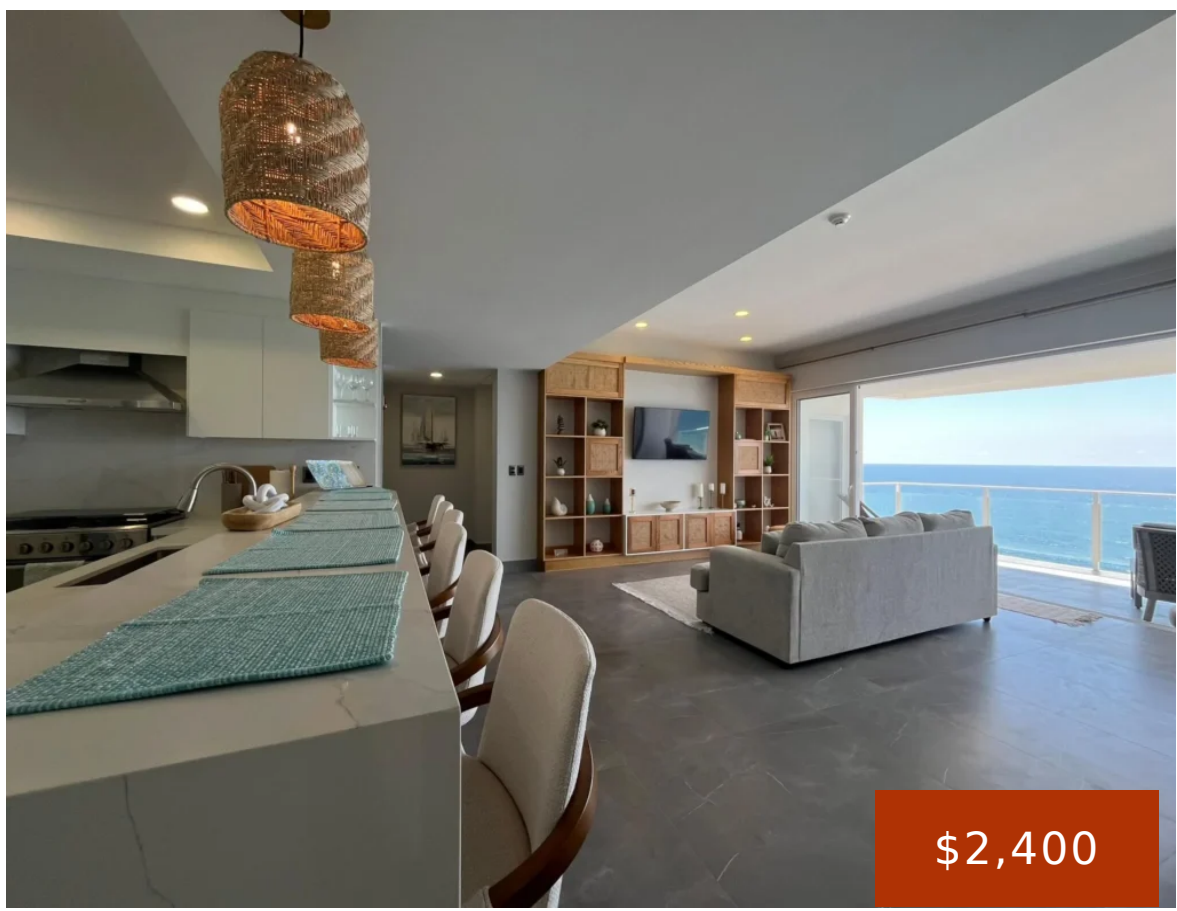

803 MARBELLA TOWER, PALACIO DEL MAR, PLAYAS DE ROSARITO, BAJA 22746

<https://www.bajaopenhouse.com>

803 Marbella Tower, Palacio del Mar, Playas de Rosarito, Baja 22746

\$2,400

Luxury Oceanfront Condo 803 – Marbella Tower, Palacio del Mar, Rosarito Experience the unparalleled elegance of Palacio del Mar’s newest Tower in this stunning 2,030 sq. ft. condo on the 8th floor, where contemporary design meets breathtaking ocean views. Be captivated by the panoramic vistas framed by the large floor-to-ceiling windows that invite natural light [...]

- 2 beds
- 2 baths
- Condo
- For rent
- 2030 sq ft

Beba Cabello - Rosarito Real Estate Broker | Baja Open House

Baja Open House
beba@bajaopenhouse.net

Basics

Date added: Added 10 months ago

Type: Condo

Bathrooms: 2 baths

Area, sq ft: 2030 sq ft

Google Maps Link: Array

Category: For rent

Bedrooms: 2 beds

Floor level: 8

Google Map: Array

Amenities & Features

Amenities: 24-hour security, BBQ Area, Beach Access, Club house, Covered parking, Gym, Jacuzzi, Oceanfront pool, Swimming pool, Tennis Court, Trees / Shrubs

Features: Balcony, Ceiling Fan, Central Elevator, Dishwasher, Dryer, Fully Equipped, Furnished, Heating, High speed internet available, Laundry Room, Microwave, Ocean view, Refrigerator, Stove, Walking closets, Washer