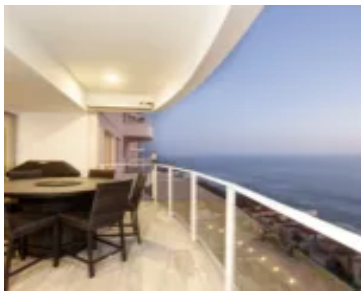

# 902 PALACIO DEL MAR TOWER 2, PLAYAS DE ROSARITO 22746

<https://www.bajaopenhouse.com>

Call for price

Oceanfront Condo for Sale in Rosarito 2 Bedroom Move In Ready at Palacio del Mar - Unit 902 Tower 2 Enjoy oceanfront luxury living in this move-in-ready 2-bedroom condo for sale in the newest tower of Palacio del Mar. This 1,930 sq. ft. condo on the 9th floor features more upgrades than Palacio del Mar's [...]

## Amenities & Features

**Amenities:** 24-hour security, Basketball Courts, BBQ Area, Beach Access, Club house, Covered parking, Gym, Jacuzzi, Oceanfront pool, Swimming pool, Tennis Court, Walkways